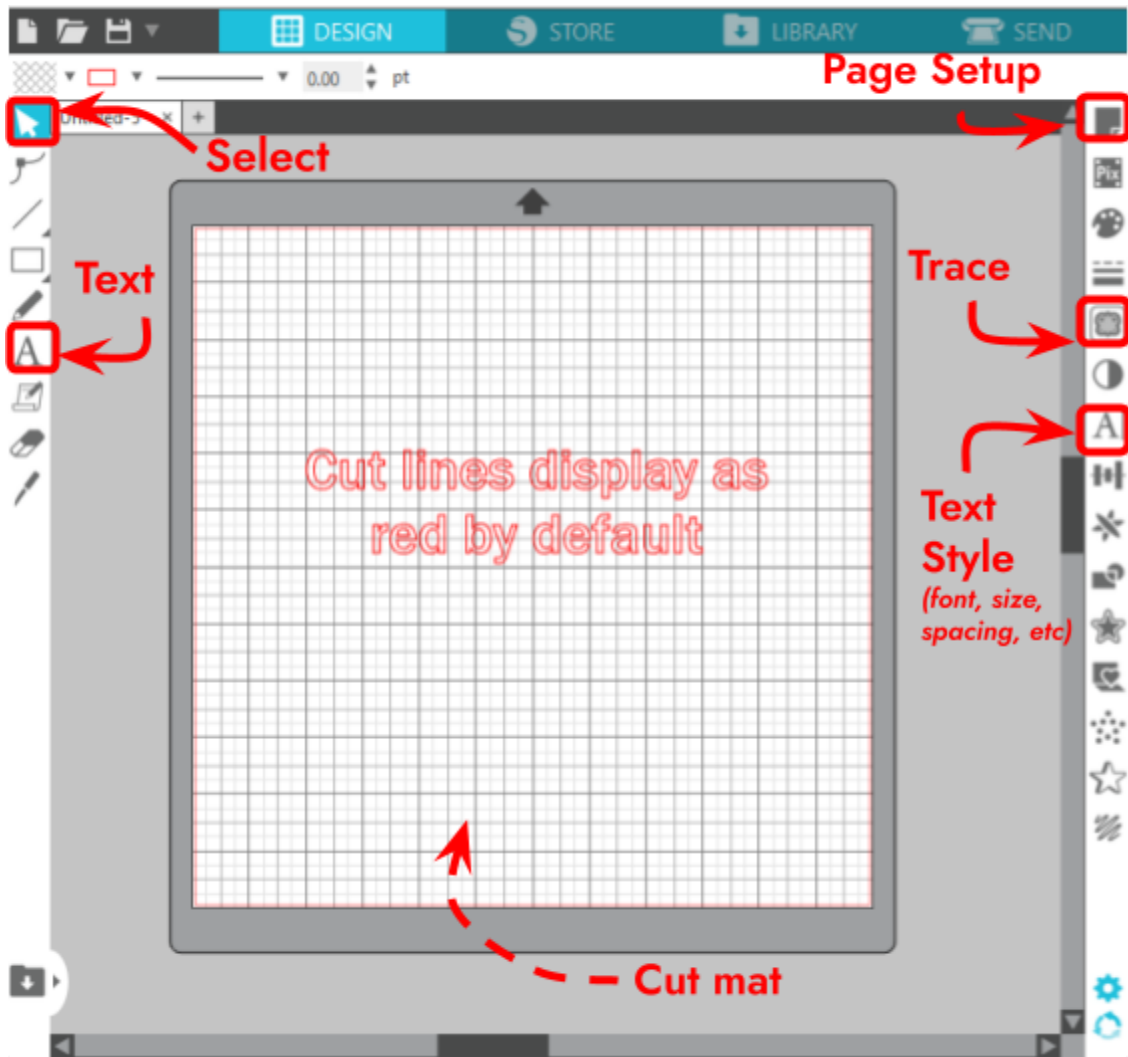

Silhouette Cameo

Resources

Equipment Use and Project Preparation

The Silhouette Cameo 3 is free to use in the Launch Pad and is available to anyone with an Illinois library card registered at the Indian Trails Library.

Basics

- Max width 12 inches (cutting mat is 12" x 12")
- Can cut vinyl, HTV, most paper (from vellum to cardstock)

Software and File Preparation

Silhouette Studio is used to prepare and send files to the Cameo via standard USB. The software is free to download for both Mac and Windows ([silhouetteamerica.com/software](https://www.silhouetteamerica.com/software)) and is available on Launch Pad laptops.

An introduction to Silhouette Studio can be accessed here (my.nicheacademy.com/launchpad) by selecting the "Silhouette Cameo Introduction" course.

Keep in mind that you will be weeding your design by hand. Try to choose designs and fonts with large, solid minimalist shapes and simplify as much as possible.

- In the Page Setup panel, under Design Area Setup, make sure the Machine is "Cameo," the Cutting Mat is "Cameo (12.0 x 12.0 in)" and the Media Size (dimensions of your paper/vinyl sheet) is correct.

- You can bring raster images (such as **jpeg** and **png**) into Silhouette Studio.
- High quality images with solid designs and clear contrast work best. *Note that vectors (**svg**) CANNOT be imported in the free version of the program.*
- Imported images must be converted into cut lines via the Trace tool . Image tracing is covered in depth in the Niche Academy course (link above).
- Text created with the Text tool will automatically be converted into cut lines. If you use a specific font and do not intend on bringing your own computer, be sure to right click on the text with the Select tool and choose Convert to Path.