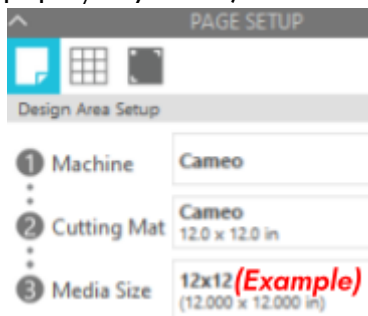

Basics

- Max width 12 inches (cutting mat is 12" x 12")
- Can cut vinyl, HTV, most paper (from vellum to cardstock)

Software and File Preparation

Silhouette Studio is used to prepare and send files to the Cameo via standard USB. The software is free to download for both Mac and Windows ([silhouetteamerica.com/software](https://www.silhouetteamerica.com/software)) and is available on Launch Pad laptops.

An introduction to Silhouette Studio can be accessed here (my.nicheacademy.com/launchpad) by selecting the "Silhouette Cameo Introduction" course.

Keep in mind that you will be weeding your design by hand. Try to choose designs and fonts with large, solid minimalist shapes and simplify as much as possible.

- In the Page Setup panel, under Design Area Setup, make sure the Machine is "Cameo," the Cutting Mat is "Cameo (12.0 x 12.0 in)" and the Media Size (dimensions of your paper/vinyl sheet) is correct.

- You can bring raster images (such as **jpeg** and **png**) into Silhouette Studio.
- High quality images with solid designs and clear contrast work best. *Note that vectors (**svg**) CANNOT be imported in the free version of the program.*
- Imported images must be converted into cut lines via the Trace tool . Image tracing is covered in depth in the Niche Academy course (link above).
- Text created with the Text tool will automatically be converted into cut lines. If you use a specific font and do not intend on bringing your own computer, be sure to right click on the text with the Select tool and choose Convert to Path.